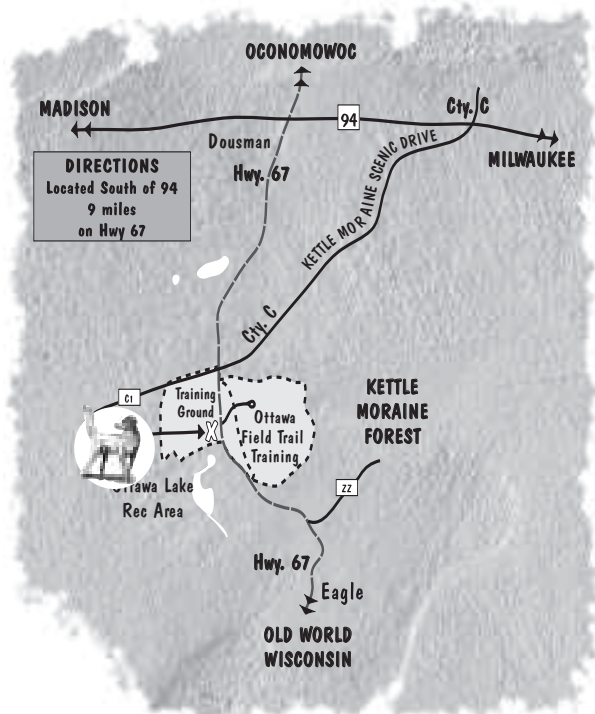

W367 S5519 Hwy 67 Dousman, WI 53118

(262) 965-2242

Drop off and Pick up Hours

*Pickups after 10 am will be charged for that day of boarding

Monday - Saturday 8 am - 10 am
4 pm - 6 pm

Sunday

Prearranged Pick up & Drop Off 4:30 pm-5:30 pm only

*No Credit Cards Accepted

For the safety of your pet you must provide proof of current shots: DHLPP-Parvo, Rabies, Bordetella & Heartworm

You've followed our same old directions and traveled the back roads as you dip and turn up the twisting route dotted with majestic oaks and rolling hills. There is a growing excitement that pup can feel. Those funny sighs and raised ears on that glorious tilting head. Amazing isn't it? But this is no delusion, pup knows the way, the motions. Sights and smells tell pup he's arrived. This is his chance to work the trails again, marking his territory and then flushing out some poor field mouse lurking on the forest floor. You offer a half-hearted reprimand and watch him disappear in a yellow blur into the distance. What the hey, he's been cooped up all day. Besides, the air is refreshing and cool. The path soft, there's no hurry to get back, or go anywhere for that matter.